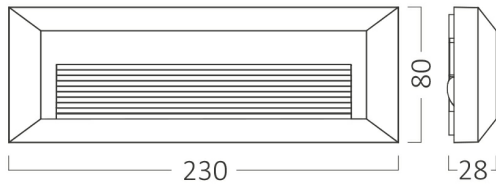

Braytron

PRODUCT DATASHEET

MODEL NO BG38-01980

DESCRIPTION BRY-VEKTA-B-RCT-WHT-3W-3IN1-IP65-WALL LIGHT

BRAYTRON SRL

Bulaverdul iuliu maniu, Nr.616, Sector 6, 061129, Bucuresti-ROMANIA

info@braytron.com

www.braytron.com

General Characteristics

Model No	:	BG38-01980
Main Family	:	Outdoor Lighting
Sub Family	:	LED Wall Light
Type	:	Wall
Body Color	:	White
Lamp Shape	:	Non-Directional
Dimmable	:	Not-Dimmable
Light Source	:	LED
Warranty	:	2 years
Class	:	Class II
IP	:	IP65

Electrical Characteristics

Lifetime (at 2.7 h/day)	:	20000 h
Voltage	:	220-240V
Power Factor	:	>0,5
Material	:	PC
Working Temperature	:	-20 C-40 C
Frequency	:	50-60 Hz

Package Informations

N.W.	:	6,45 kgs
G.W.	:	8,3 kgs
PCS/CTN	:	30 pcs
Length	:	485 mm
Width	:	200 mm
Height	:	285 mm
EAN	:	5949097732485

Lamp Characteristics

Wattage	:	3 w
Color Temperature	:	3IN1
Quse Lumen	:	180 lm
Color Rendering Index (CRI)	:	>80
Energy Efficiency Level	:	G
Beam Angle	:	120° Degrees

Lamp Dimensions & Weight

P. Length	:	230 mm
P. Width	:	28 mm
P. Height	:	80 mm
Weight	:	215 gr